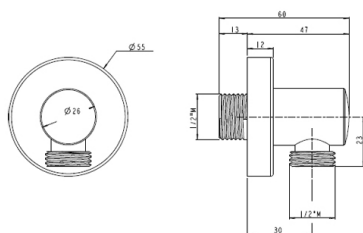

Product name : Brass water supply MINIMAL 1/2" MF series

Code : MSCMNM12MF105

Weight : 0.18 kg

Dimension (LxWxH) : 4.5 x 6 x 6.5 cm

DESCRIPTION

Brass chrome plated water supply elbow **MINIMAL** collection, 1/2" M x 1/2" F connection, chrome plated brass round rosette Ø 50 mm.

FEATURES: MADE IN ITALY, water supply elbow, brass chrome plated square shape Ø 25 mm, 1/2"M x 1/2"F connection, brass chrome plated round rosette Ø 50 mm, 5 years warranty, carton box single packed.

Products and accessories available

MSCMNM12MM105

Brass water supply MINIMAL 1/2" MM series

ARCA CONCEPT S.r.l.

Via del Mella, 19/21

IT - 25131 Brescia

T. +39 030 7281057

Email: info@arcaconcept.com

www.arcaconcept.com