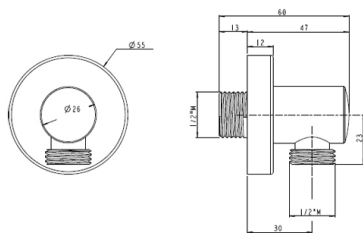

Product name : Brass water supply MINIMAL 1/2" MM series

Code : MSCMNM12MM105

Weight : 0.18 kg

Dimension (LxWxH) : 4.5 x 6 x 6.5 cm

DESCRIPTION

Brass chrome plated water supply elbow **MINIMAL** collection, 1/2" M x 1/2" M connection, chrome plated brass round rosette Ø 50 mm.

FEATURES: MADE IN ITALY, water supply elbow, brass chrome plated, round shape Ø 25 mm, 1/2"M x 1/2"M connection, brass chrome plated round rosette Ø 50 mm, 5 years warranty, carton box single packed.

Products and accessories available

MSCMNM12MF105

Brass water supply MINIMAL 1/2" MF series

ARCA CONCEPT S.r.l.

Via del Mella, 19/21

IT - 25131 Brescia

T. +39 030 7281057

Email: info@arcaconcept.com

www.arcaconcept.com